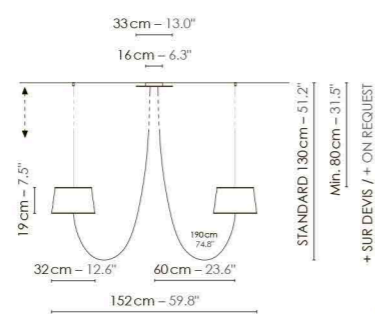

2 Réf: Lu6mn