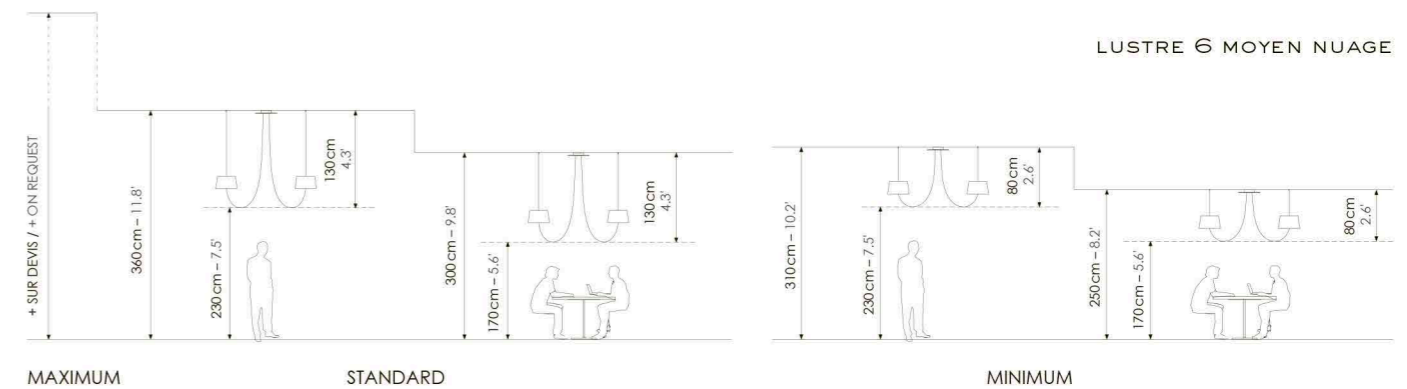

NUAGE LUSTRES MOYEN

RECOMMENDED CHANDELIER HEIGHT

DIMENSIONS OF THE CHANDELIER: ADJUSTMENT SERVICE.

The height of the chandelier depends on ceiling height, the desired height of passage and the use of the place.

Our workshop can adjust the length of cords:

- The reduction of cords is inclusive of service charges in the price.
- The addition of cords will generate extra charges.