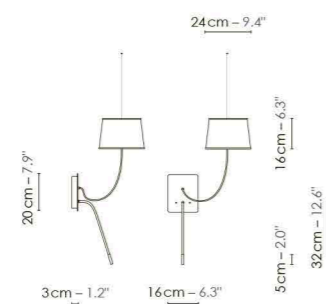

More than simply ornamental, these lights offer a dual light source: bulb and LED reading light. This LED version with double switch is particularly recommended for comfortable viewing with or without the need to light the main lamp. Available in two mounting systems, with lampshade on a fixed rod or lampshade suspended by a steel cable with adjustable height.

1. 1 **APPLIQUE SUSPENDUE LISEUSE LED NUAGE PETIT**
   Réf: Aspned
2. Abj/Ls: L.24 x l.24 x H.16 cm – Câble acier/Steel cable: 2m/6.6' –
   Fil textile/Textile cord: 0,6m/2.0' – Ampoules/Bulbs: 1 x Max 60W – 230V: E14 – 120V: E12 –
   H.max 90mm/H.max 3.5" – Non fournie/Not incl.
   + Liseuse LED/LED reading lamp: 1 x 1 W – Fournie/Incl.

1. 2 **APPLIQUE MURALE LISEUSE LED NUAGE PETIT**
   Réf: Ampned
2. Abj/Ls: L.24 x l.24 x H.16 cm – Ampoules/Bulbs: 1 x Max 60W – 230V: E14 – 120V: E12 –
   H.max 90mm/H.max 3.5" – Non fournie/Not incl.
   + Liseuse LED/LED reading lamp: 1 x 1 W – Fournie/Incl.

FINITIONS FINISHES

Standard page 218-225 — Sur mesure/Custom colors page 226

MATÉRIAUX MATERIALS

Tissus ou laqué, acier laqué, fil tissé coloré.
Fabric or lacquered, lacquered steel, colored textile cord.

MADE IN FRANCE

Suspendues/Suspended