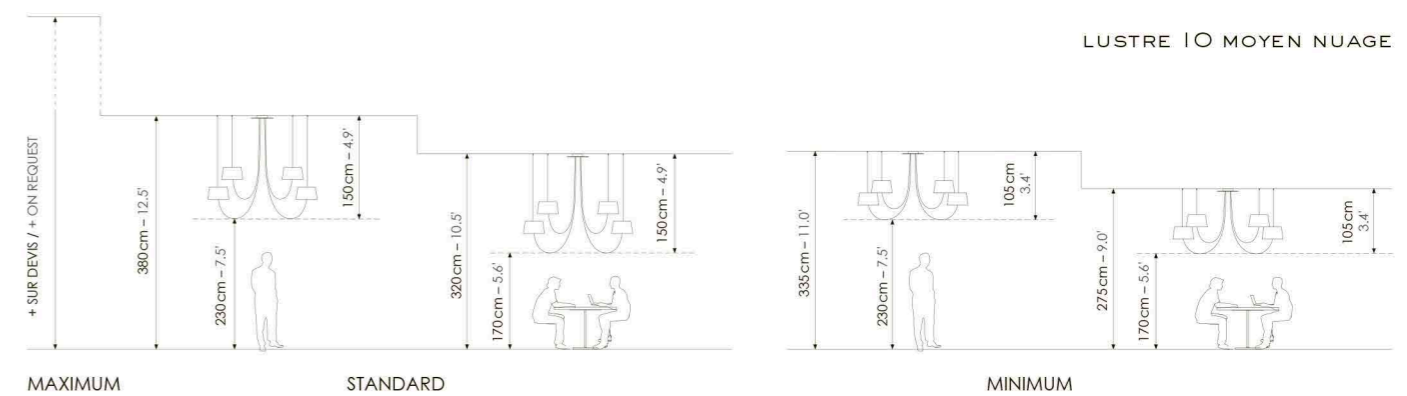

LUSTRE 6 MOYEN NUAGE